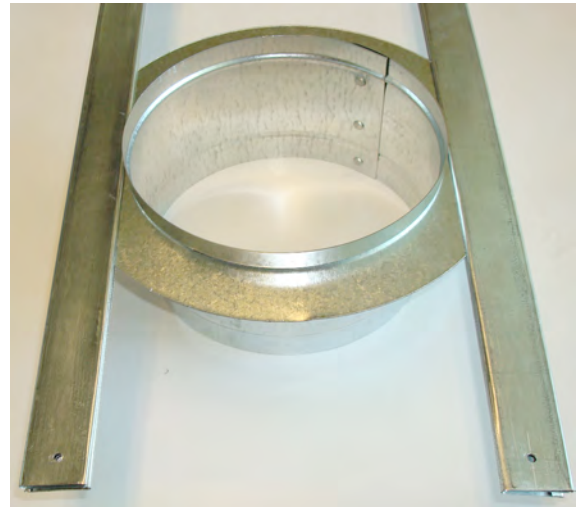

2541 W. Dunnellon Road
Office: 888-441-2492

Dunnellon, FL. 34434
Fax: 352-522-0007

E-Mail - sales@metalshop.org

Efficient Round Grilles for Drywall or Drop Ceilings

1. Select Collar Size

2. Slip into Standard
"Boot Clips"