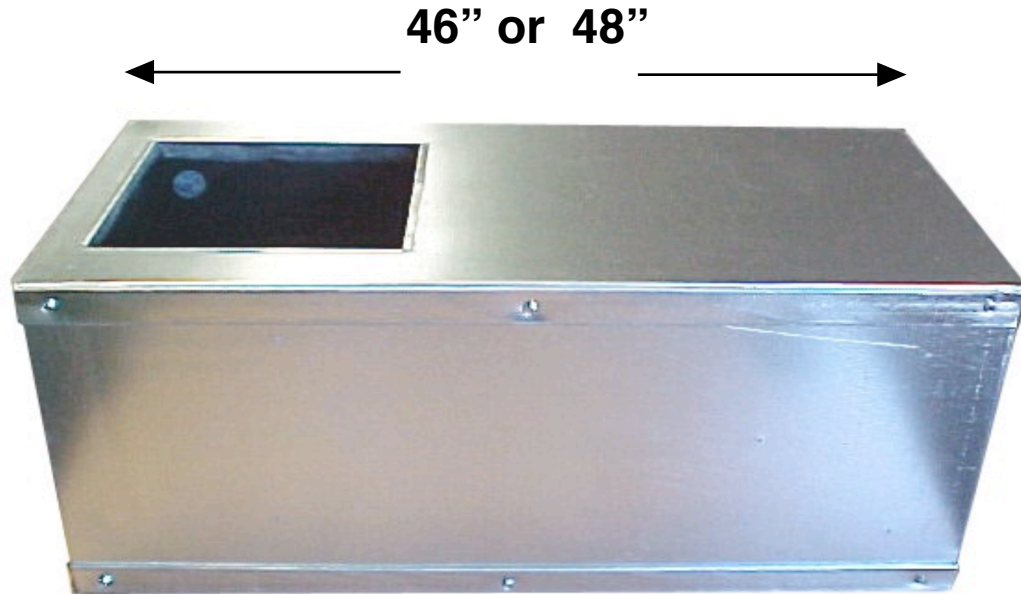

## NEW COFFIN BOX SIZES

**24 Gauge Galvanized Steel & 1" Duct Liner**

**PART NO.#**

**SIZE**

505	21" x 46" - 20" High
506	22" x 46" - 20" High
508	24" x 46" - 20" High
510	26" x 46" - 20" High
<b>515</b>	<b>24" x 48" - 20" High</b>

This is a Great Product for the Summer Replacement Market. The Box makes an "easy" place to Mount a **4" or 5" Pleated Filter Return Air Box !**